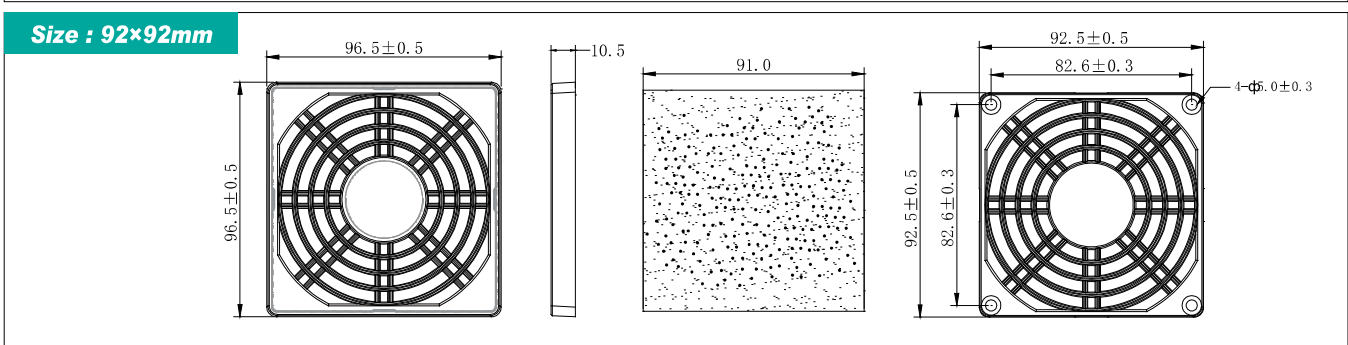

Metal Finger Guard 铁网

MFG 4cm-9cm, 12cm, 17cm

Consist of three parts

Note