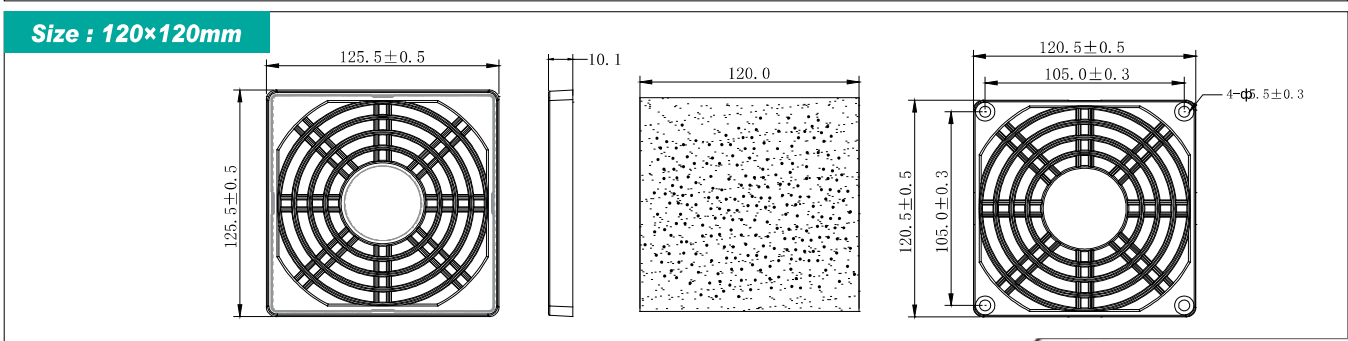

Metal Finger Guard 铁网

MFG 4cm-9cm, 12cm, 17cm

Consist of three parts

Note