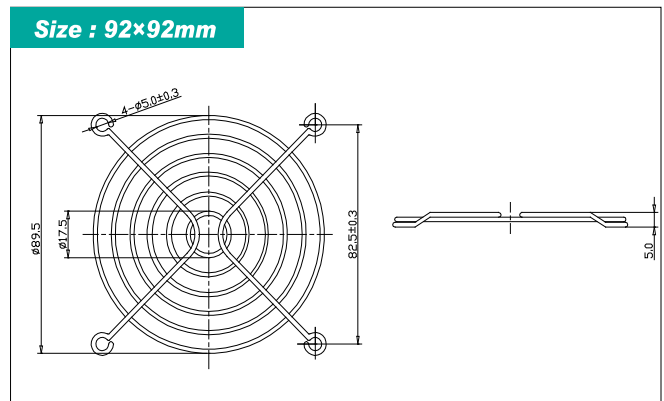

Metal Finger Guard 铁网

MFG 4cm-9cm, 12cm, 17cm

Consist of three parts

Note