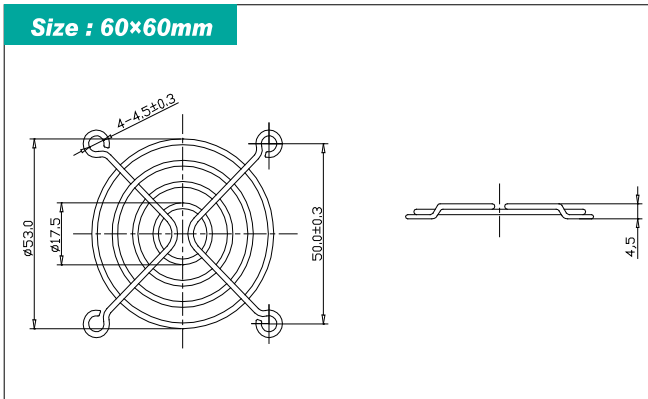

Metal Finger Guard 铁网

MFG 4cm-9cm, 12cm, 17cm

Consist of three parts

Note