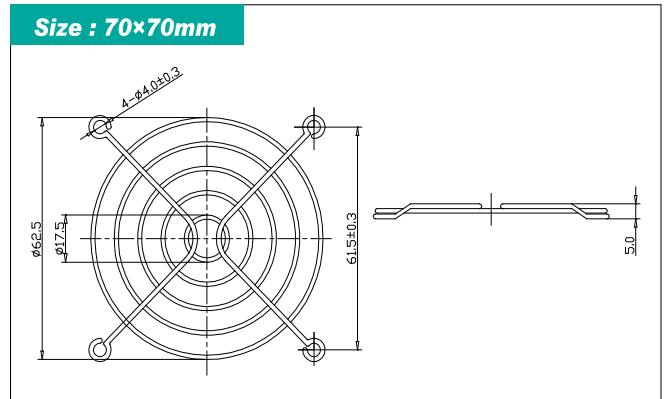

Metal Finger Guard 铁网

MFG 4cm-9cm, 12cm, 17cm

Consist of three parts

Note