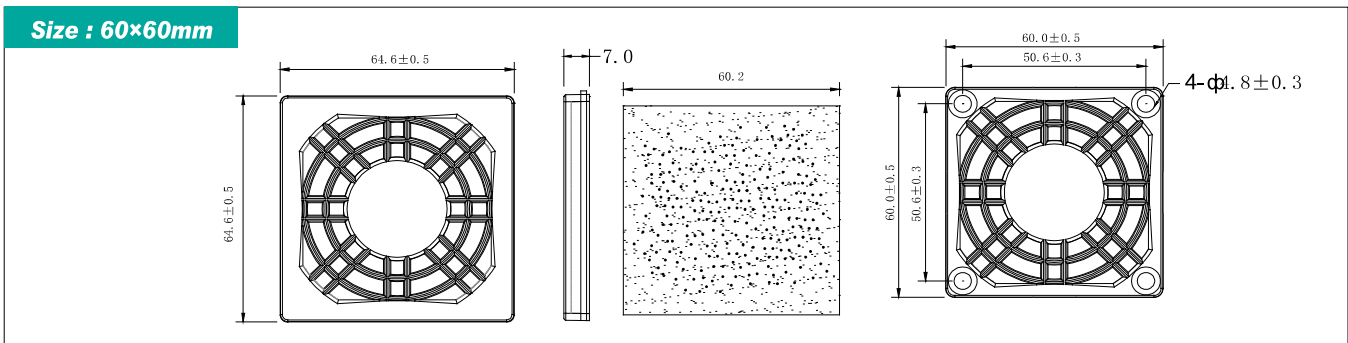

Metal Finger Guard 铁网

MFG 4cm-9cm, 12cm, 17cm

Consist of three parts

Note