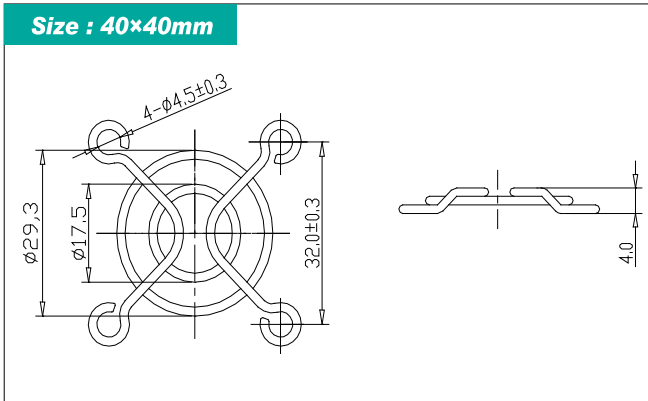

Metal Finger Guard 铁网

MFG 4cm-9cm, 12cm, 17cm

Consist of three parts

Note