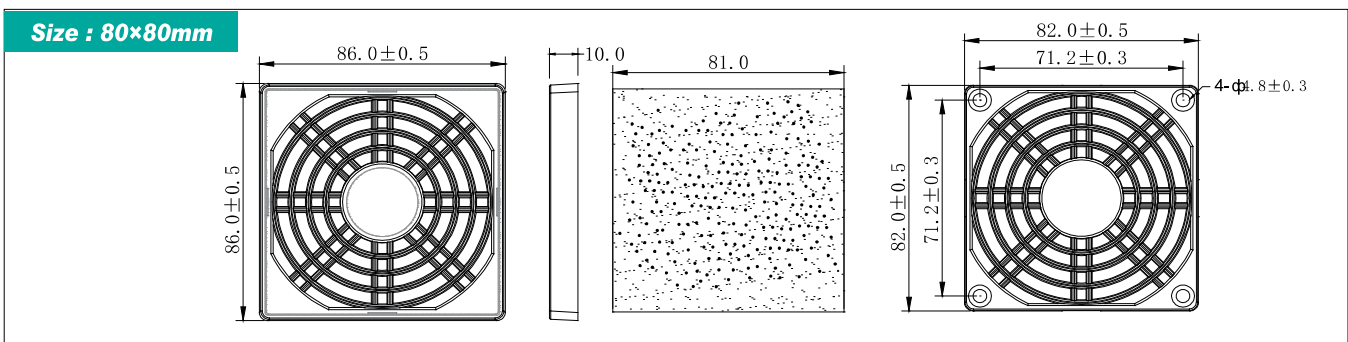

Metal Finger Guard 铁网

MFG 4cm-9cm, 12cm, 17cm

Consist of three parts

Note