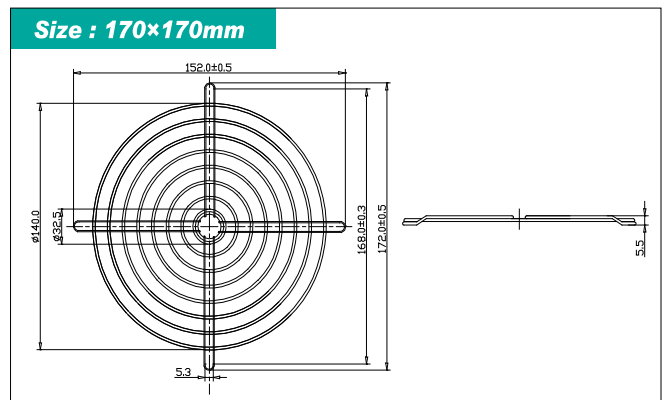

Metal Finger Guard 铁网

MFG 4cm-9cm, 12cm, 17cm

Consist of three parts

Note