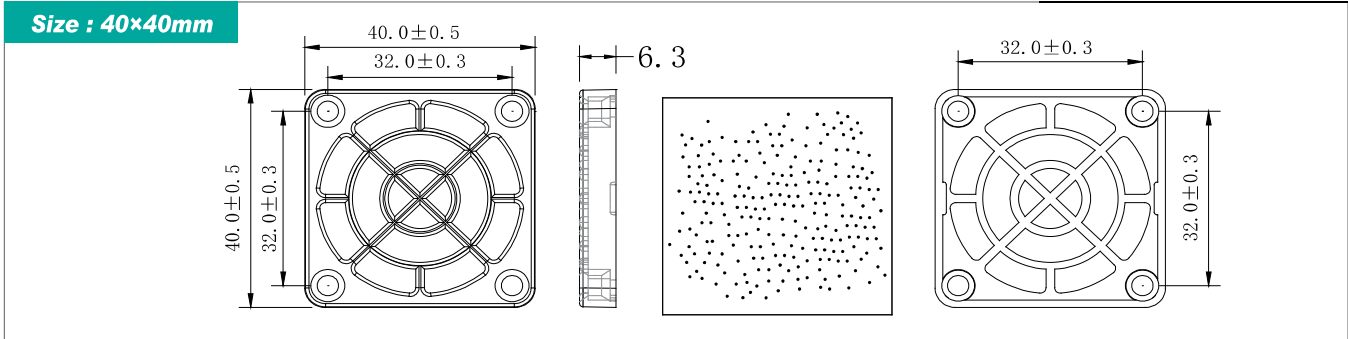

Metal Finger Guard 铁网

MFG 4cm-9cm, 12cm, 17cm

Consist of three parts

Note