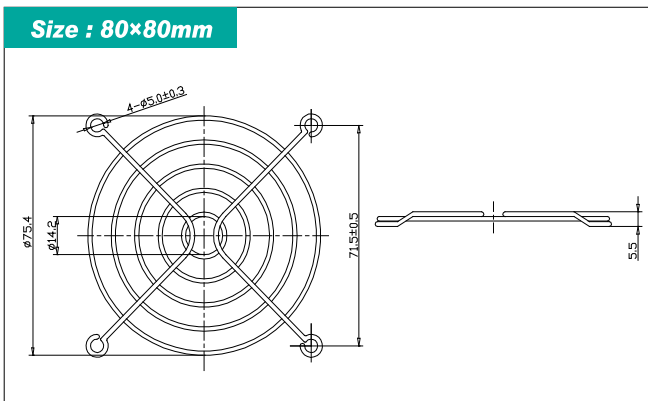

Metal Finger Guard 铁网

MFG 4cm-9cm, 12cm, 17cm

Consist of three parts

Note