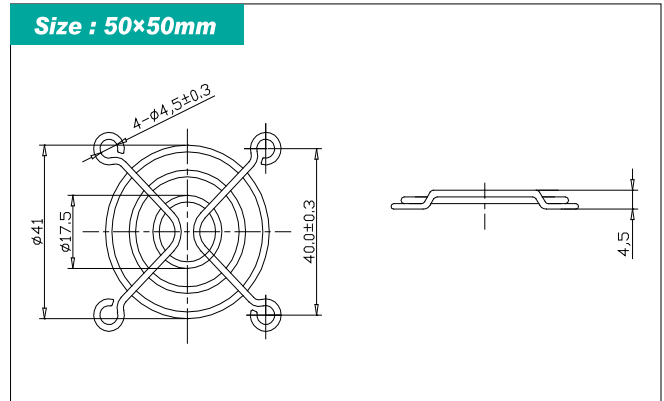

Metal Finger Guard 铁网

MFG 4cm-9cm, 12cm, 17cm

Consist of three parts

Note