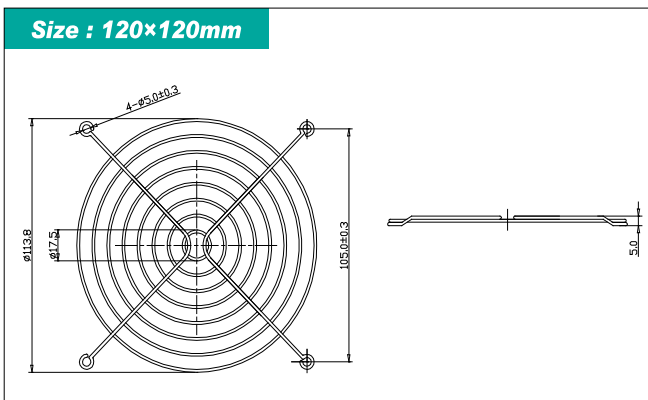

Metal Finger Guard 铁网

MFG 4cm-9cm, 12cm, 17cm

Consist of three parts

Note